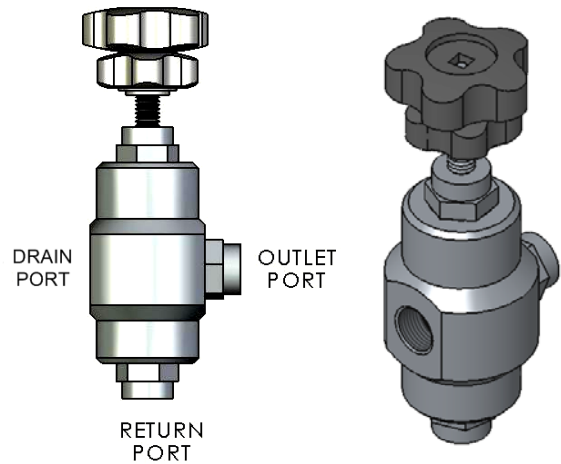

Doc. SP 668-000-023 Date/Datum/Fecha : NOV 13, 2008 Annule/Cancel/Anula :	Modif. /Änderung : CORRECED BOM; ADD WHERE USED ASSEMBLIES	Pièces de rechange Spare parts list Piezas de repuesto
VALVE, FLUID CIRCULATION, STAINLESS STEEL		Part Number 668-000-023

SPECIFICATIONS :

Construction :	Stainless Steel 303
Drain port	3/8 BSP
Outlet Port	1/4 BSP
Return Port	1/4 NPS
Weight	2.55 lbs

Item	Part Number	Description	Qty.
1	906-011-102	NUT, M4	1
2	963-040-012	WASHER, ADJUSTMENT KNOB, 4 MM	1
3	906-041-501	KNOB, LOCKING	1
4	049-220-402	FITTING, ADJUSTMENT	1
5	049-220-407	WASHER, SUPPORT	1
6	668-000-027	VALVE BODY, STAINLESS STEEL	1
7	909-130-414	O-RING, ADJUSTMENT OUTLET & INLET	3
8	049-220-403	FITTING, INLET	1
9	049-220-405	SPOOL	1
10	049-220-406	VALVE, V-GROOVE	1
11	049-220-408	FITTING, OUTLET	1
12	149-940-411	SEAL, TEFLON (PACKAGE OF 10)	1
13	049-220-404	ROD, ADJUSTMENT	1
14	906-041-502	KNOB, ADJUSTMENT	1
15	000-940-102	O-RING, ADJUSTMENT ROD	1

CIRCULATION VALVE, ASSEMBLIES WHERE USED IN

FLUID CIRCULATION UNIT M18 FLUID CONNECTION	FLUID CIRCULATION UNIT PAIL MOUNTED	FLUID CIRCULATION UNIT M26 FLUID CONNECTION
		
<p align="center">668-000-394</p>	<p align="center">668-000-142</p>	<p align="center">668-000-028</p>