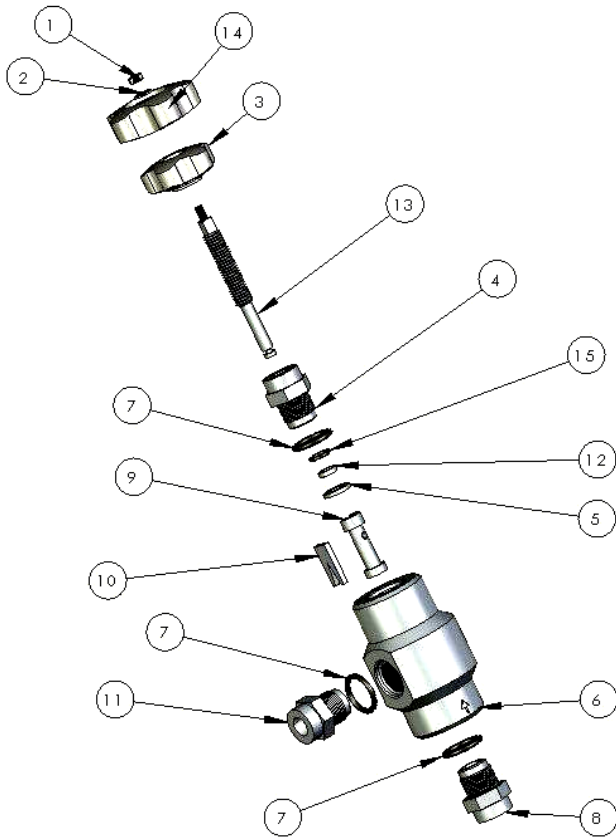

Doc. SP 668-000-023 Date/Datum/Fecha : NOV 13, 2008 Annule/Cancel/Anula :	Modif. /Änderung : CORRECED BOM; ADD WHERE USED ASSEMBLIES	Pièces de rechange Spare parts list Piezas de repuesto
VALVE, FLUID CIRCULATION, STAINLESS STEEL		Part Number 668-000-023

SPECIFICATIONS :

Construction :	Stainless Steel 303
Drain port	3/8 BSP
Outlet Port	1/4 BSP
Return Port	1/4 NPS
Weight	2.55 lbs

Item	Part Number	Description	Qty.
1	906-011-102	NUT, M4	1
2	963-040-012	WASHER, ADJUSTMENT KNOB, 4 MM	1
3	906-041-501	KNOB, LOCKING	1
4	049-220-402	FITTING, ADJUSTMENT	1
5	049-220-407	WASHER, SUPPORT	1
6	668-000-027	VALVE BODY, STAINLESS STEEL	1
7	909-130-414	O-RING, ADJUSTMENT OUTLET & INLET	3
8	049-220-403	FITTING, INLET	1
9	049-220-405	SPOOL	1
10	049-220-406	VALVE, V-GROOVE	1
11	049-220-408	FITTING, OUTLET	1
12	149-940-411	SEAL, TEFLON (PACKAGE OF 10)	1
13	049-220-404	ROD, ADJUSTMENT	1
14	906-041-502	KNOB, ADJUSTMENT	1
15	000-940-102	O-RING, ADJUSTMENT ROD	1

CIRCULATION VALVE, ASSEMBLIES WHERE USED IN

FLUID CIRCULATION UNIT M18 FLUID CONNECTION	FLUID CIRCULATION UNIT PAIL MOUNTED	FLUID CIRCULATION UNIT M26 FLUID CONNECTION
		
<p align="center">668-000-394</p>	<p align="center">668-000-142</p>	<p align="center">668-000-028</p>