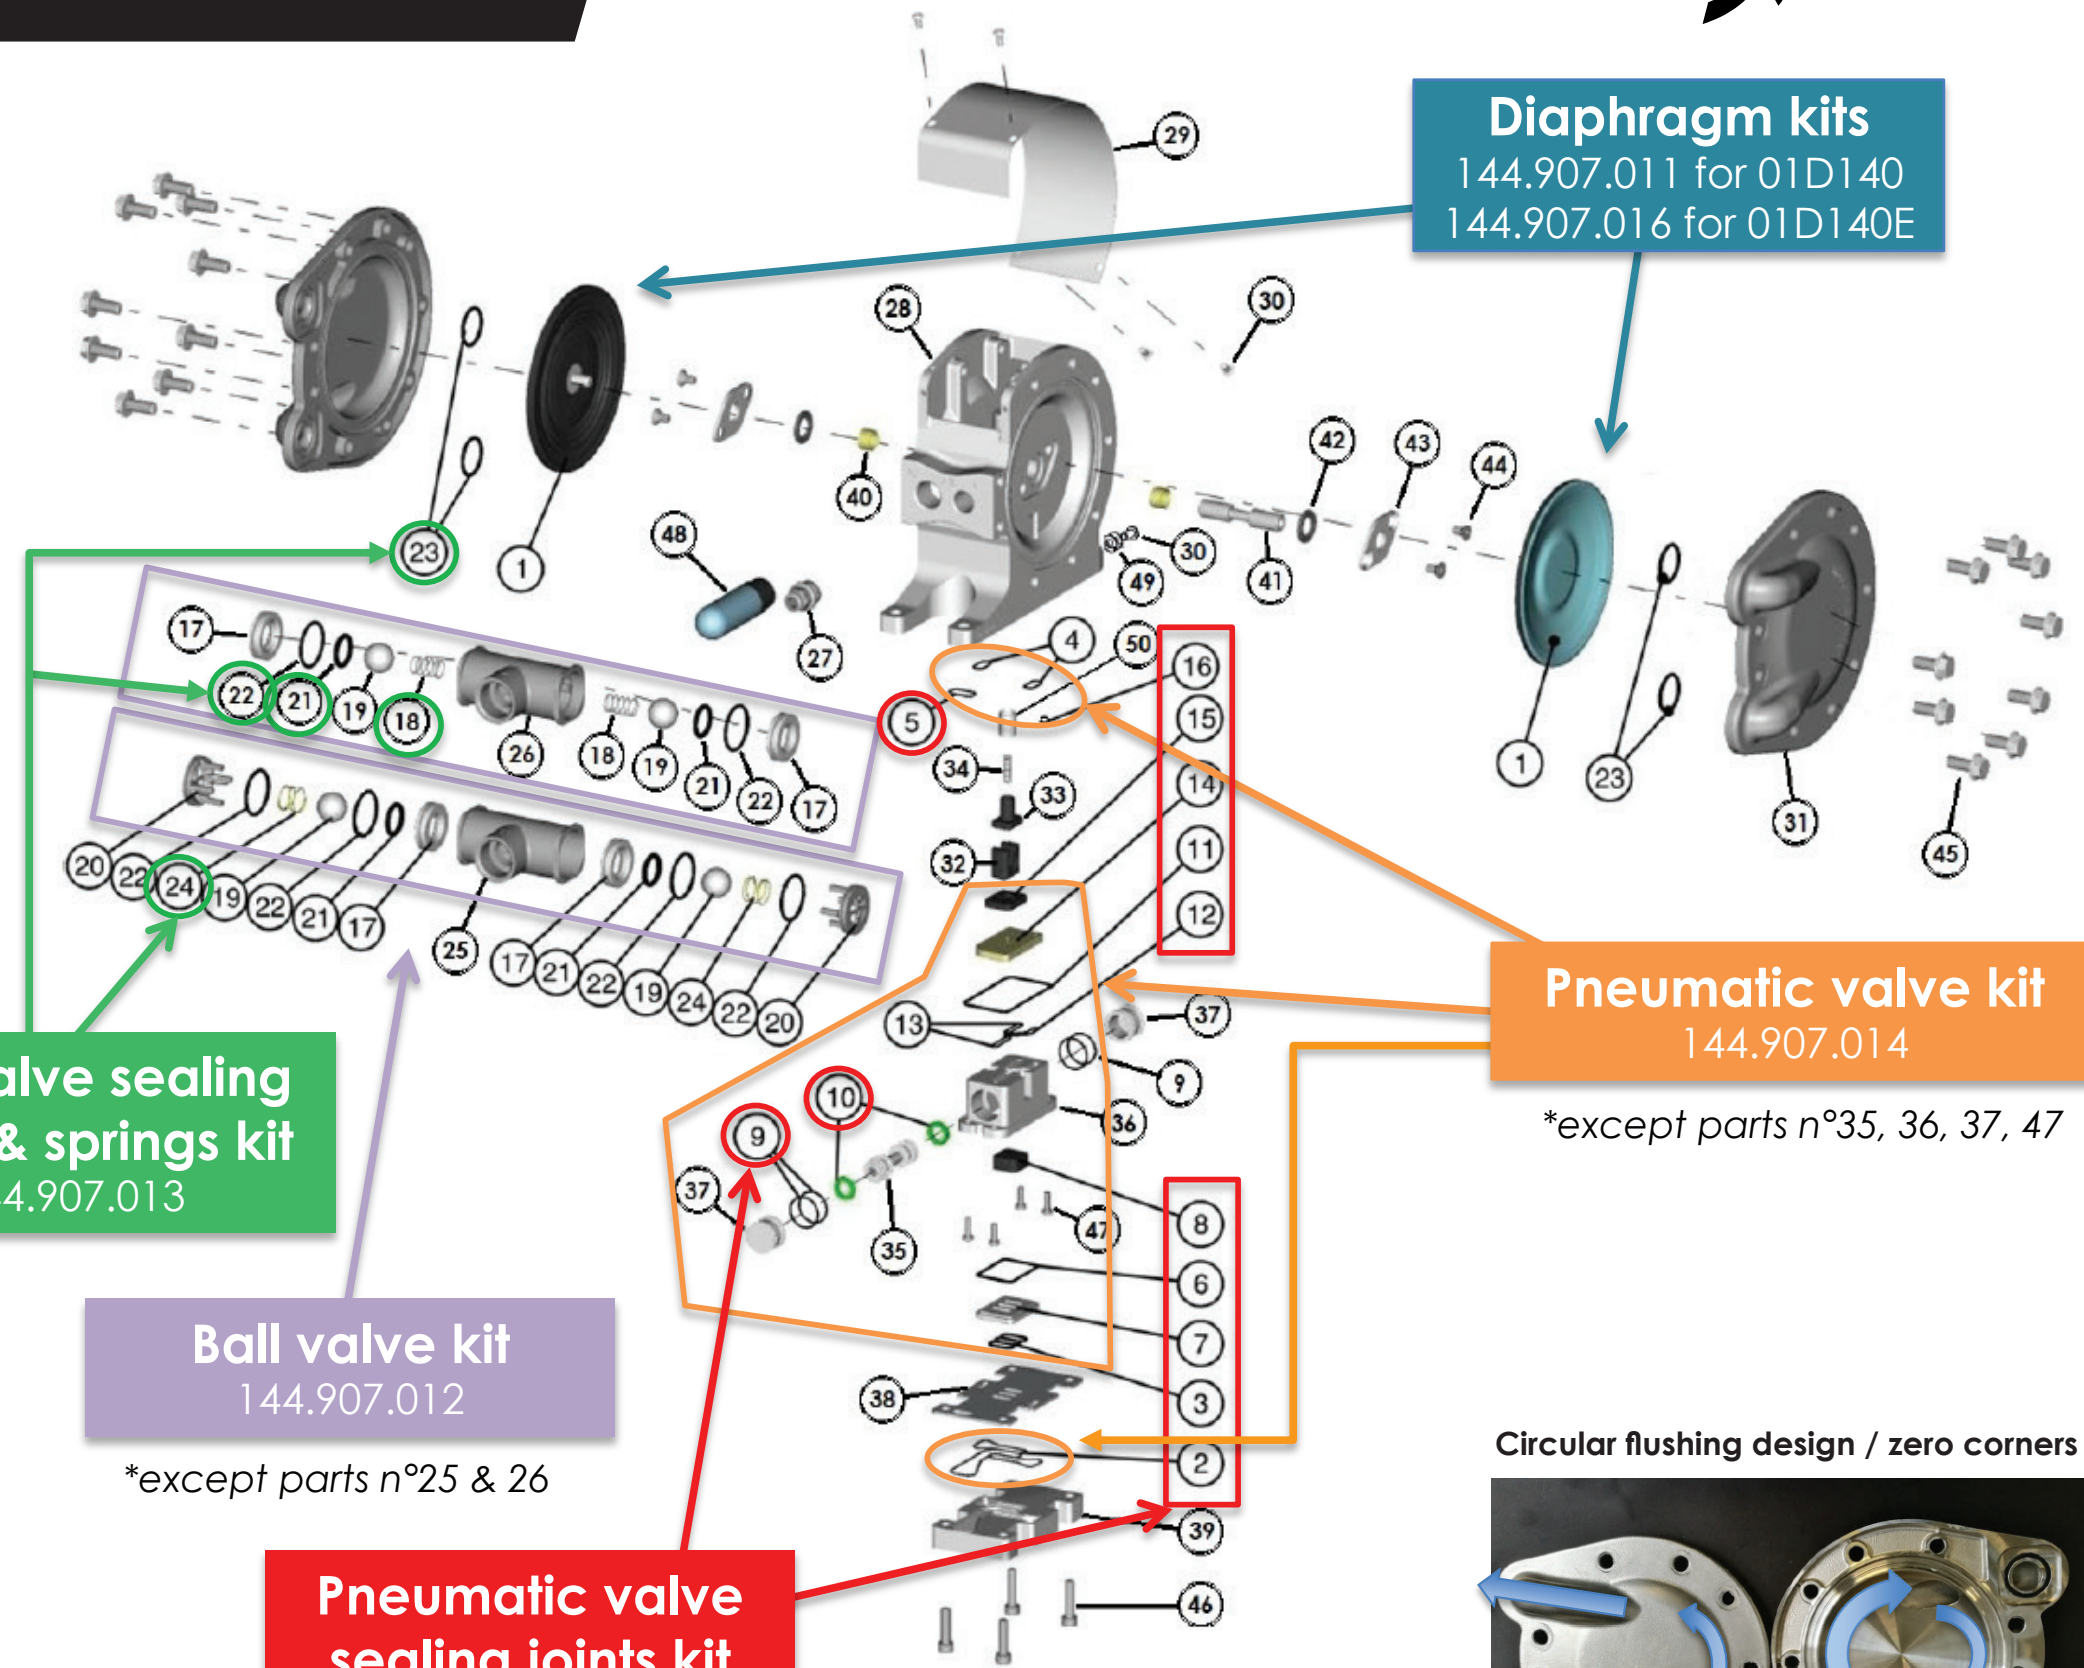

## PNEUMATIC VALVE KIT - 01D140 / 01D140E PUMPS

NO.	PART NUMBER	DESCRIPTION	QTY
*-	144907014	Pneumatic valve kit	1
*2	NC	• Sealing joint for valve cover	1
*3	NC	• Sealing joint for main valve	1
*4	NC	• Sealing joint	2
*5	NC	• Sealing joint	1
*6	NC	• Sealing joint	1
*7	NC	• Main valve ceramic plate	1
*8	NC	• Main valve obturator	1
*9	NC	• O-ring seal	4
*10	NC	• Piston seal	2
*11	NC	• Sealing joint	1
*12	NC	• Sealing joint	1
*13	NC	• Sealing joint	2
*14	NC	• Control valve ceramic plate	1
*15	NC	• Control valve obturator	1
*16	NC	• O-ring seal	1

# 01D140 / 01D140E DIAPHRAGM PUMPS

## SPARE PARTS BREAKDOWN

Kits for 01D140 / 01D140E			
	<b>Diaphragm kit 01D140</b>	144.907.011	Includes items 1
	<b>Diaphragm kit 01D140E</b>	144.907.016	Includes items 1
	<b>Ball valve kit – 01D140 / 01D140E</b>	144.907.012	Includes items 17/18/19/20/21/22/23/24
	<b>Ball valve sealing joints &amp; springs kit – 01D140 / 01D140E</b>	144.907.013	Includes items 18/21/22/23/24
	<b>Pneumatic valve kit – 01D140 / 01D140E</b>	144.907.014	Includes items 2/3/4/5/6/7/8/9/10/11/12/13/14/15/16
	<b>Pneumatic valve sealing joints kit – 01D140 / 01D140E</b>	144.907.018	Includes items 2/3/4/5/6/9/10/11/12/13/16

Circular flushing design / zero corners