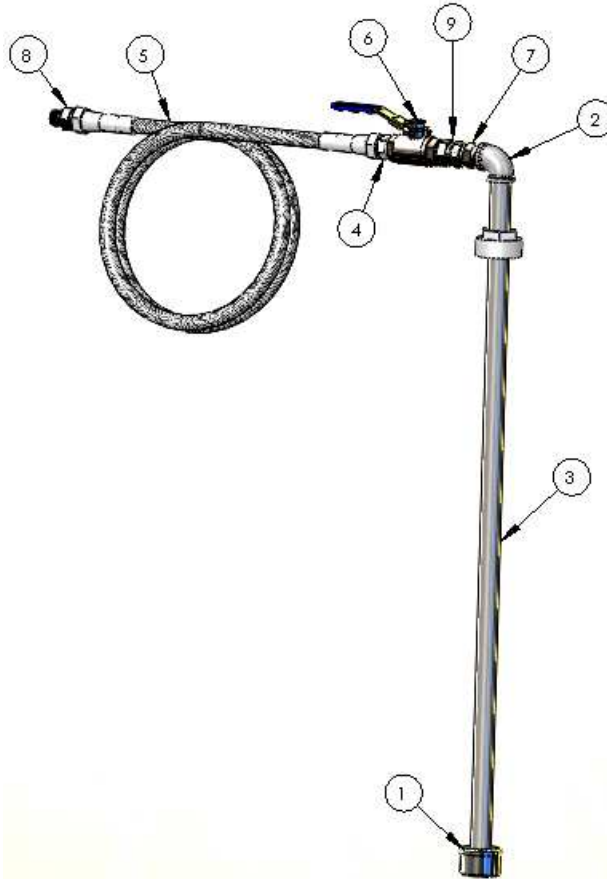

Doc. SP 668-668-838 Date/Datum/Fecha : 5-28-09 Annule/Cancel/Anula :	Modif. :	Pièces de rechange Spare parts list Piezas de repuesto
KIT, SUCTION, 55 GALLON, MOISTURE LOCK, 3/4 ID		Part Number 668-668-838

NOTE: WHEN KIT IS INSTALLED ON A FLOWMAX PUMP THE PUMP MUST NOT BE OPERATED WITH THE BALL VALVE CLOSED

Item	Part Number	Description	Qty
1	668-668-289	SCREEN, S/S, 3/4 NPT	1
2	669-500-022	ELBOW, 3/4 NPT	1
3	668-668-485	ROD, SUCTION, 3' LG, 2" BUNG, S/S	1
4	668-668-435	FITTING, 3/4 NPT(M) X #12 JIC	1
5	668-668-437	HOSE, FLUID, S/S BRAIDED TEFLON, 5/8 6' LG W/ JIC FITTINGS	1
6	668-668-442	VALVE, BALL, S/S, 3/4 NPT(F)	1
7	668-668-440	FITTING, HEX NIPPLE, S/S, 3/4 NPT	1
8	668-668-436	FITTING, S/S, 1/2 NPT X #12 JIC	1
9	668-668-438	FITTING, SWIVEL, S/S, 3/4 NPT (M/F)	1